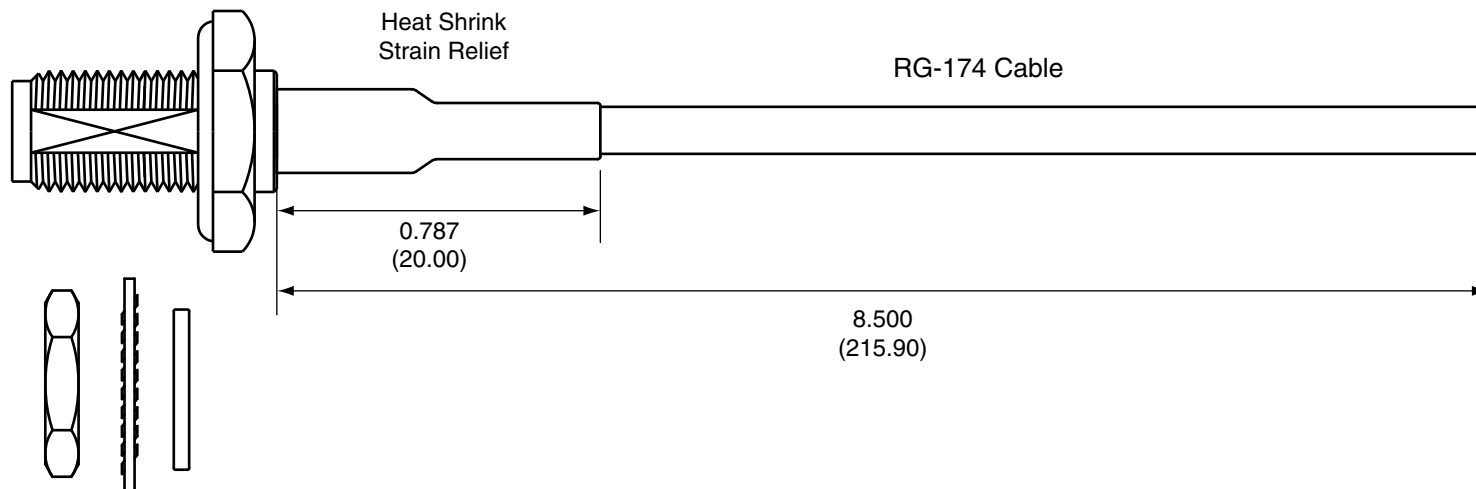

1		2	3	4
Description	Finish	Part Number		
Connector	Nickel	CONREVSMA014		
Cable		RG-174/U		
Heat Shrink Tube	Black			

Title RPSMA FEMALE BULKHEAD MOUNT
WITH O-RING & 8.5" OF RG174 CABLE

CONNECTOR CITY
159 ORT LANE
MERLIN, OR 97532
PH (541)-471-6256
FAX (541)-471-6251

Part No. CONREVSMA014-C08.5

Revision: 1.0

Dimensions: INCHES (mm)

Date: 6/1/2006

Sheet 1 of 1

CONNECTOR CITY
THE VALUE OF CONNECTIONS